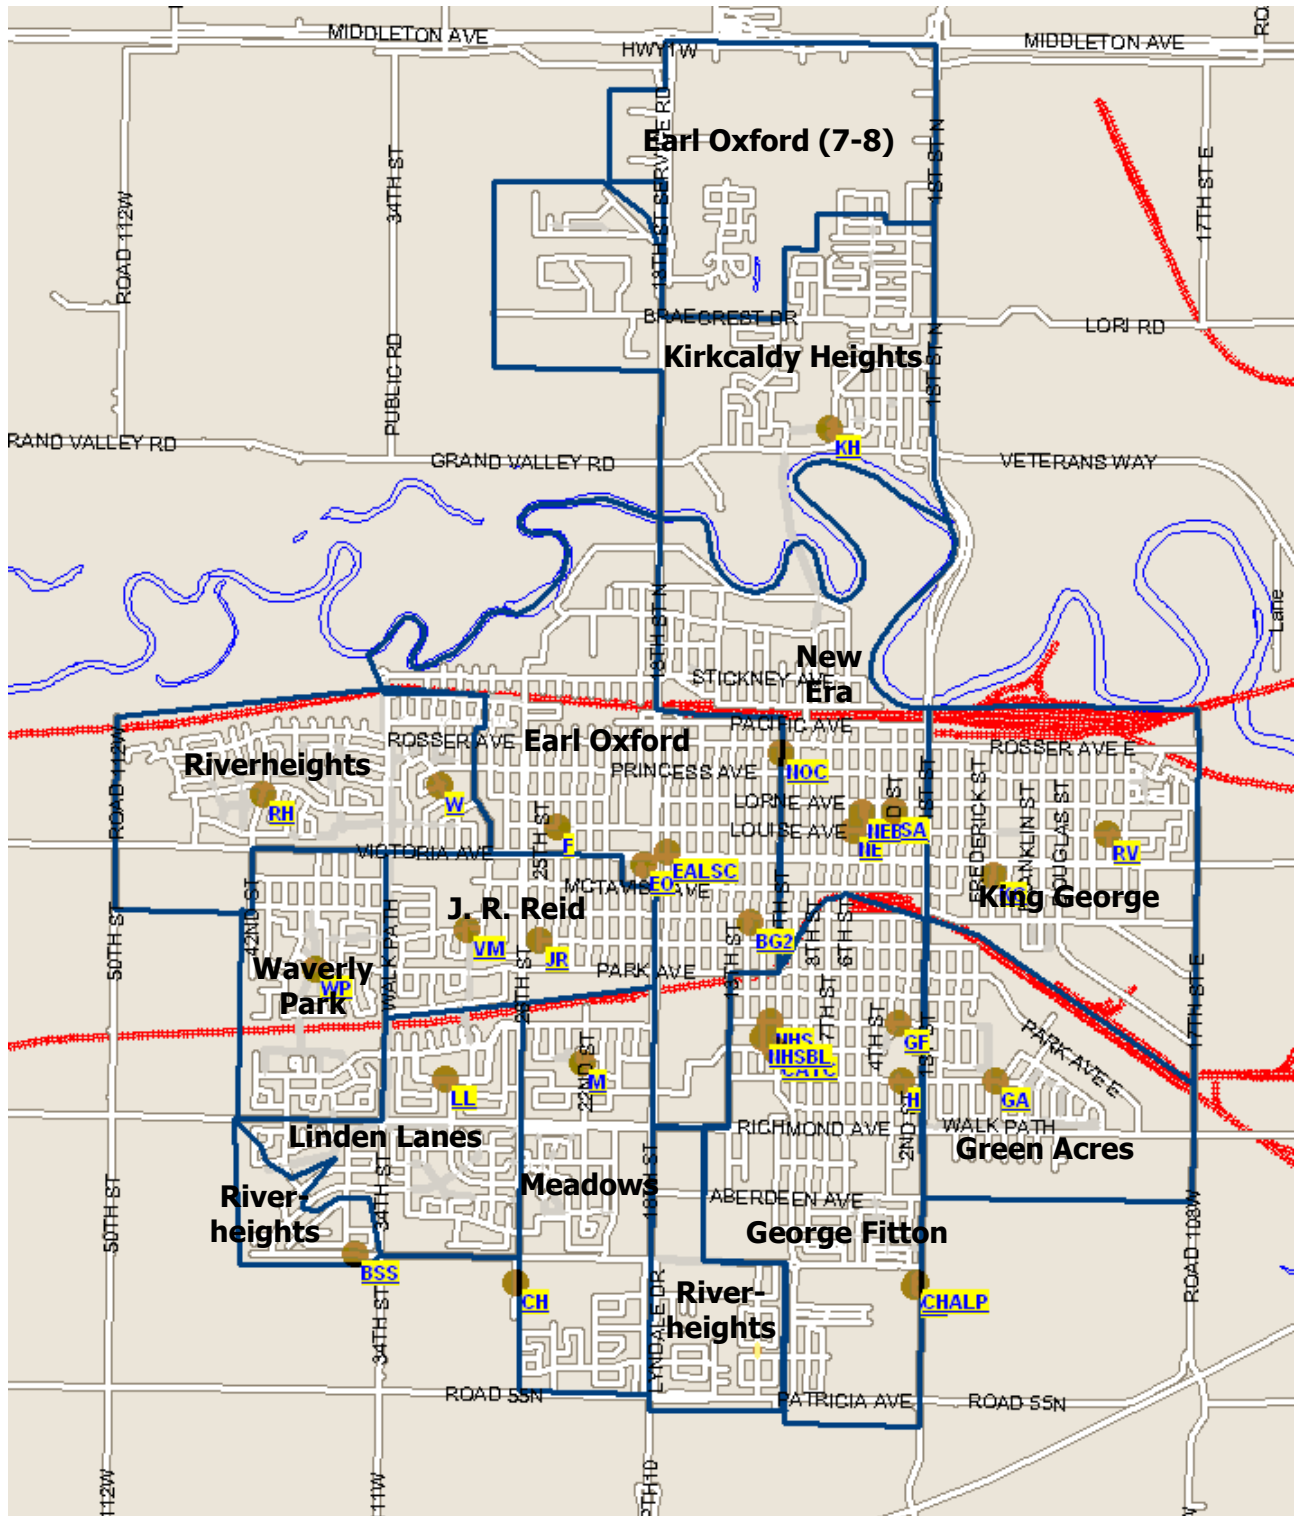

2010-2011 SCHOOL YEAR GRADES 7-8 SCHOOL CATCHMENT AREAS

Earl Oxford
 Earl Oxford (Clare Development)
 George Fitton
 Green Acres
 J. R. Reid
 March 18, 2010

King George
 Kirkcaldy Heights
 Linden Lanes
 Meadows
 New Era (**Eng K-7**)

Riverheights
 Riverheights (Brookwood)
 Riverheights (Island Park)
 Waverly Park